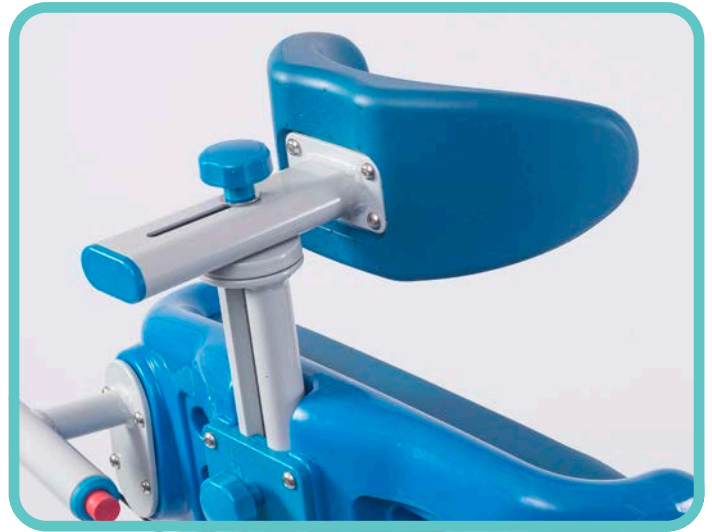

Suitable for ambulant and non-ambulant users who require postural support, as well as users with mild to severe cognitive impairment or reduced motor function.

Fully adjustable for user security and comfort the Seahorse Plus can quickly and easily be positioned for use over a toilet or bath, as well as in the shower. It can also be used with a suitable hoist. Please contact the Customer Service team for advice on compatible hoists.

Product features

Tilt-in-Space

Tilt-in-Space: The innovative gas-assisted tilting mechanism enables 40° of rotation. To recline the seat simply press the red handle buttons then guide the user from a sitting position to fully reclined for safe, comfortable showering.

100mm seat height adjustment range enables optimal set up to suit most toilets and carer heights.

Comfortable removable armrests that can be substituted for the optional flip-up anterior supports.

Height and depth adjustable headrest with a lateral adjustment feature, to allow for variations in user head position.

Height adjustable footrests with soft heel guard and foot straps that feature a new lockable, flip up design to make entry and exit easy.

Multi adjustable lap-strap with central buckle and tightening feature.