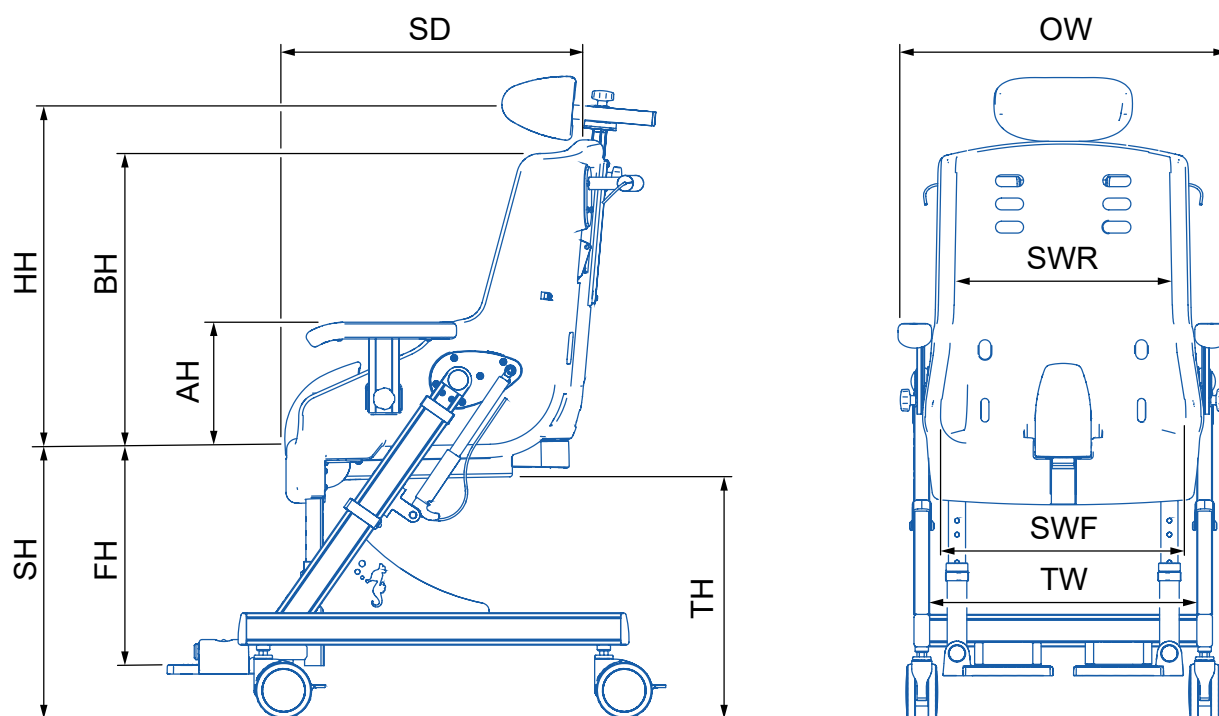

**Seahorse Plus Flip-up Anterior Support
(Replaces Armrests):**

The Anterior Support helps with positioning and aids the user during the toileting process.

Small: SH044

Medium / Large: SH045

Seahorse Plus Dimensions

		Small Seahorse Plus SH001						Medium	
Feature	Ref	Thick Liner SH013		Thin Liner SH017		No Liner		Thick Liner SH014	
Seat Depth	SD	327mm	12¾"	355mm	14"	374mm	14¾"	425mm	16¾"
Rear Width of Seat	SWR	258mm	10"	294mm	11½"	332mm	13"	303mm	12"
Front Width of Seat	SWF	294mm	11½"	334mm	13¼"	365mm	14¼"	353mm	14"
Height of Back	BH	391mm	15½"	391mm	15½"	414mm	16¼"	490mm	19¼"
Min Headrest height	HH	456mm	18"	456mm	18"	475mm	18½"	562mm	22"
Max Headrest height	HH	631mm	25"	631mm	25"	650mm	25½"	737mm	29"
Min height of Seat	SH	540mm	21½"	540mm	21½"	521mm	20½"	521mm	20½"
Max height of Seat	SH	648mm	25½"	648mm	25½"	629mm	24¾"	625mm	24½"
Min height of Footrests	FH	275mm	10¾"	275mm	10¾"	255mm	10"	325mm	12¾"
Max height of Footrests	FH	375mm	14¾"	375mm	14¾"	355mm	14"	425mm	16¾"
Total width	OW	532mm	21"	532mm	21"	532mm	21"	586mm	23"
Total depth (upright)	OD	807mm	31¾"	807mm	31¾"	807mm	31¾"	860mm	33¾"
Max turning circle (tilted)	TC	1209mm	47½"	1209mm	47½"	1209mm	47½"	1413mm	55¾"
Min height over toilet	TH	461mm	18"	461mm	18"	461mm	18"	442mm	17½"
Max height over toilet	TH	569mm	22½"	569mm	22½"	569mm	22½"	551mm	21¾"
Min width over toilet	TW	426mm	16¾"	426mm	16¾"	426mm	16¾"	478mm	18¾"
Armrest to Seat	AH	179mm	7"	179mm	7"	199mm	8"	214mm	8½"
Seat angle	SA	0°-40°		0°-40°		0°-40°		0°-40°	
Max User Weight		64kg	10st	64kg	10st	64kg	10st	102kg	16st
Weight (including liners)		21kg	46.3lbs	20.2kg	44.5lbs	18.7kg	41.2lbs	26.1kg	57.5lbs