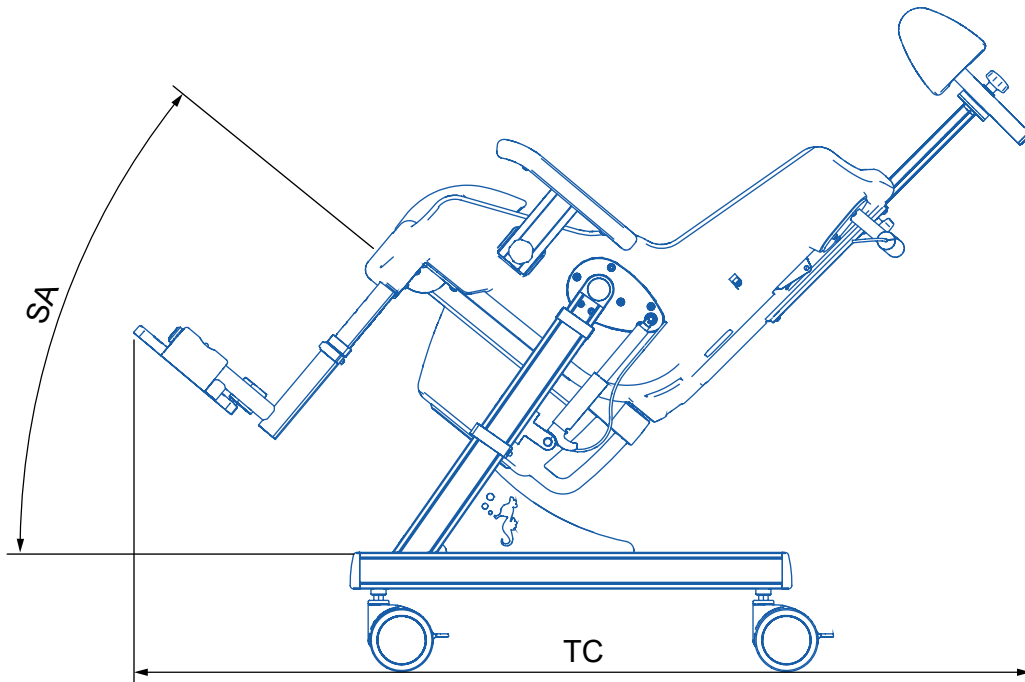

**Seahorse Plus Flip-up Anterior Support
(Replaces Armrests):**

The Anterior Support helps with positioning and aids the user during the toileting process.

Small: SH044

Medium / Large: SH045

Seahorse Plus Dimensions

		Small Seahorse Plus SH001						Medium	
Feature	Ref	Thick Liner SH013		Thin Liner SH017		No Liner		Thick Liner SH014	
Seat Depth	SD	327mm	12¾"	355mm	14"	374mm	14¾"	425mm	16¾"
Rear Width of Seat	SWR	258mm	10"	294mm	11½"	332mm	13"	303mm	12"
Front Width of Seat	SWF	294mm	11½"	334mm	13¼"	365mm	14¼"	353mm	14"
Height of Back	BH	391mm	15½"	391mm	15½"	414mm	16¼"	490mm	19¼"
Min Headrest height	HH	456mm	18"	456mm	18"	475mm	18½"	562mm	22"
Max Headrest height	HH	631mm	25"	631mm	25"	650mm	25½"	737mm	29"
Min height of Seat	SH	540mm	21½"	540mm	21½"	521mm	20½"	521mm	20½"
Max height of Seat	SH	648mm	25½"	648mm	25½"	629mm	24¾"	625mm	24½"
Min height of Footrests	FH	275mm	10¾"	275mm	10¾"	255mm	10"	325mm	12¾"
Max height of Footrests	FH	375mm	14¾"	375mm	14¾"	355mm	14"	425mm	16¾"
Total width	OW	532mm	21"	532mm	21"	532mm	21"	586mm	23"
Total depth (upright)	OD	807mm	31¾"	807mm	31¾"	807mm	31¾"	860mm	33¾"
Max turning circle (tilted)	TC	1209mm	47½"	1209mm	47½"	1209mm	47½"	1413mm	55¾"
Min height over toilet	TH	461mm	18"	461mm	18"	461mm	18"	442mm	17½"
Max height over toilet	TH	569mm	22½"	569mm	22½"	569mm	22½"	551mm	21¾"
Min width over toilet	TW	426mm	16¾"	426mm	16¾"	426mm	16¾"	478mm	18¾"
Armrest to Seat	AH	179mm	7"	179mm	7"	199mm	8"	214mm	8½"
Seat angle	SA	0°-40°		0°-40°		0°-40°		0°-40°	
Max User Weight		64kg	10st	64kg	10st	64kg	10st	102kg	16st
Weight (including liners)		21kg	46.3lbs	20.2kg	44.5lbs	18.7kg	41.2lbs	26.1kg	57.5lbs